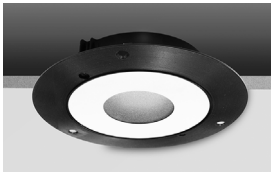

ROUND/ FLANGED