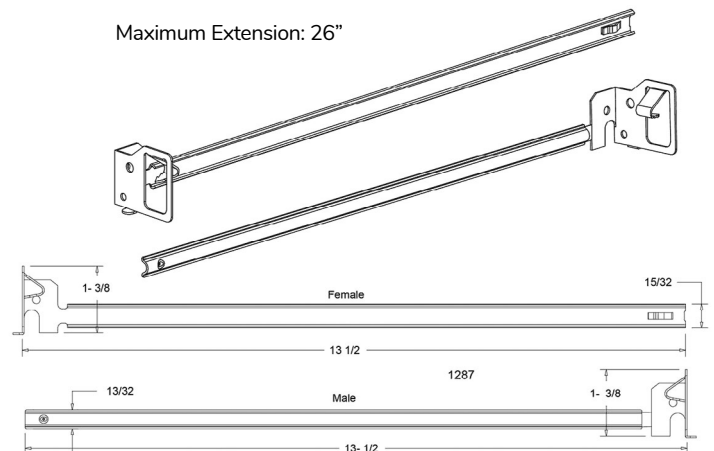

Project Name: _____
Specifier: _____
Distributor: _____
Quantity: _____ Type: _____
Signature: _____

GRF-M Series

The Innovative Line of

MR-16 Lighting Solutions

GRFM Series in low to medium ceiling heights typically found in residential, commercial or retail applications. GRF-M series fixtures feature a flat trim surface that blends seamlessly with the ceiling construction. The Graffiti™ fixtures provide cost effective MR-16 lighting solutions. As the creative spirit of its name implies, Graffiti™ systems provide all the quality SLI has grown famous for over the last 25 years, but at reduced lead times, affordable price points and innovative technologies that will liberate your creative flair.

ADJUSTABLE/FIXED

SPECIFICATIONS

MOUNTING - Recessed in architectural ceiling. Butterfly brackets and Hanger bars included with housing and mounting pans.

- **IC** - Housing for new construction where insulation comes in contact with fixture
- **NIC** - Housing for new construction where IC not required
- **IH** - International Housing (Open Housing- no transformer included)
- **AH** - Airtight Housing (Non IC)
- **CP** - Chicago Plenum

TRIM - One piece die cast aluminum, flanged or flangeless trim with a flat surface . Available for wet locations.

Accommodates up to 1" ceiling thickness as standard.

- **ZT/ZST** - for use in plaster/GWB ceilings
- **FT/FST** - for use in architectural ceilings

ELECTRICAL

- **Magnetic (TX)**
- **Electronic SORAA (EXS)** Powered by SORAA

LAMP

- **MR16** - 50W Max. (37W Max for IC/Airtight/CP) , Available as GU10
- **SMRA** - Sorra Retrofit

LENS/OPTICS - Interchangeable reflector provides multiple beam patterns.

Field-changeable optics

* Optional lenses available for aperture include Solite and Veiling Acrylic.